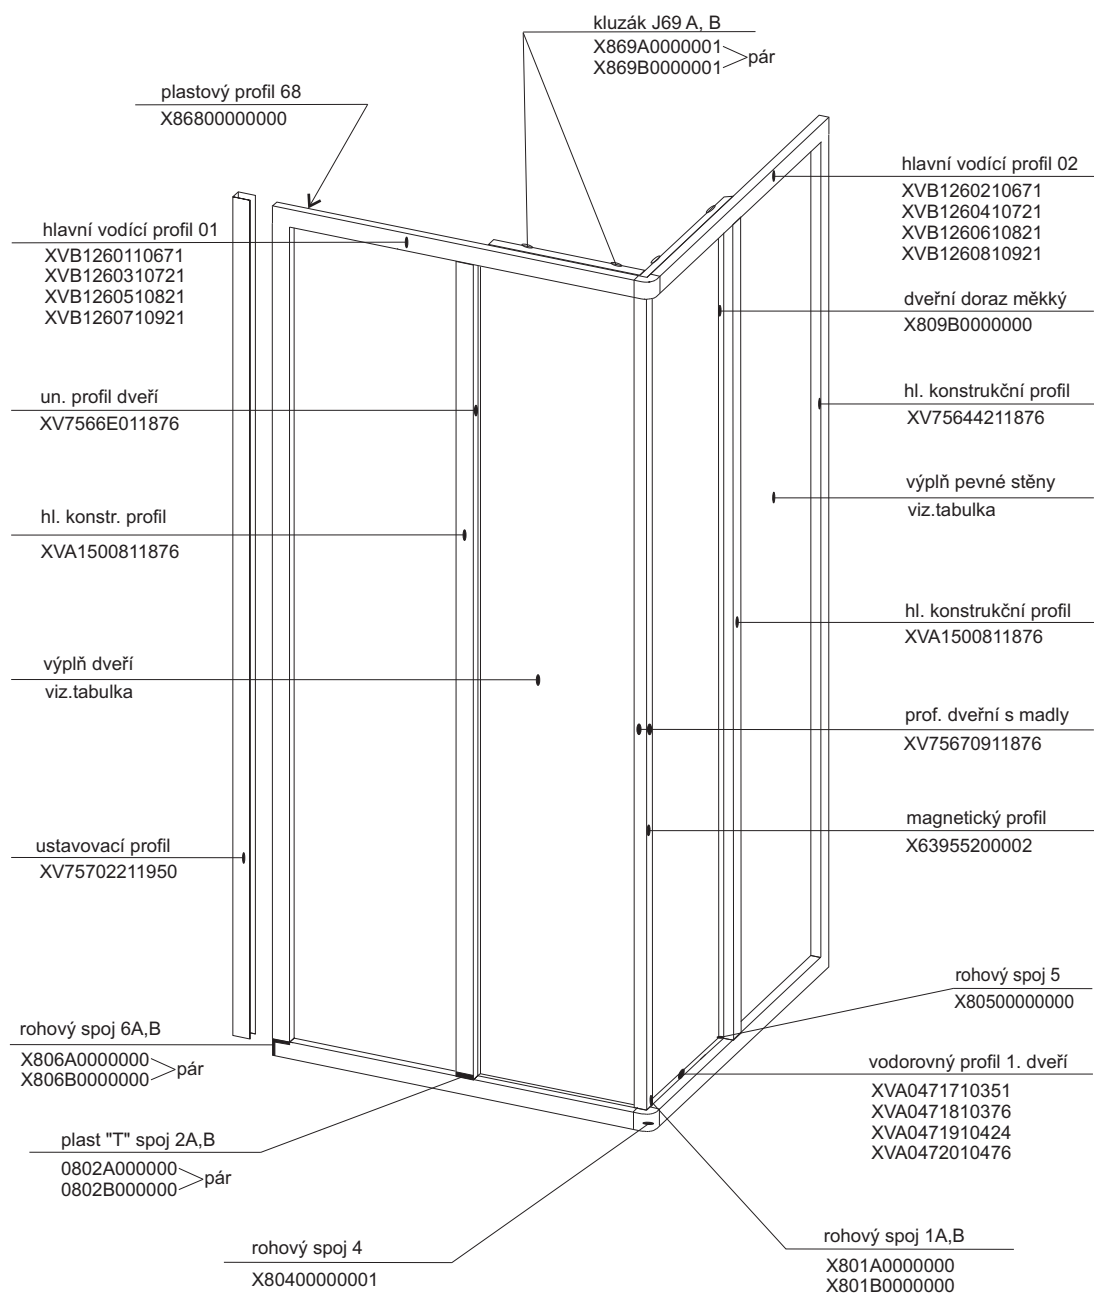

SRV 2 - 75 S - 80 S - 90 S - 100 S

v. 195

výplň dveří

výplň	pearl	transparent	grape
75 S	X41125I98325	X4Z130I98325	X4G130I98325
80 S	X41125I98350	X4Z130I98350	X4G130I98350
90 S	X41125I98398	X4Z130I98398	X4G130I98398
100 S	X41125I98450	X4Z130I98450	X4G130I98450

výplň pevné stěny

výplň	pearl	transparent	grape
75 S	X41125I98305	X4Z130I98305	X4G130I98305
80 S	X41125I98325	X4Z130I98325	X4G130I98325
90 S	X41125I98383	X4Z130I98383	X4G130I98383
100 S	X41125I98426	X4Z130I98426	X4G130I98426