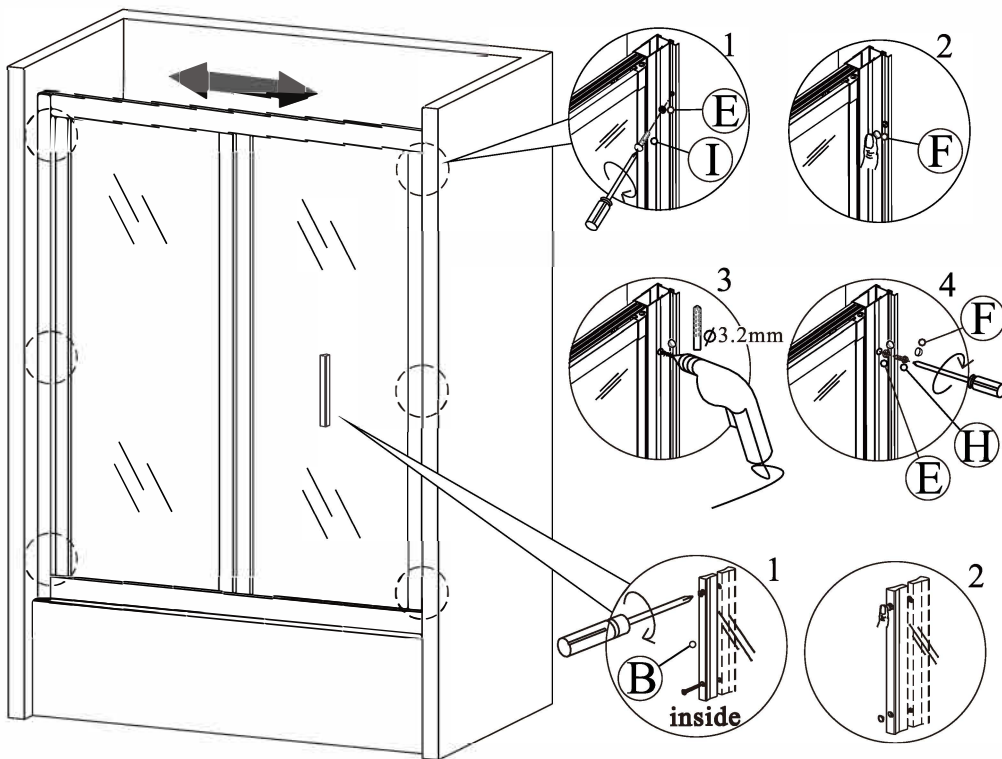

4

CE

EN 14428

Glass shower enclosure
 cleaning efficiency: conforming
 impact resistance: conforming
 operating life: conforming

Polysan s.r.o.
 Nesměřice 52
 285 22 Zruč nad Sázavou
 Czech Republic
www.polysan.cz