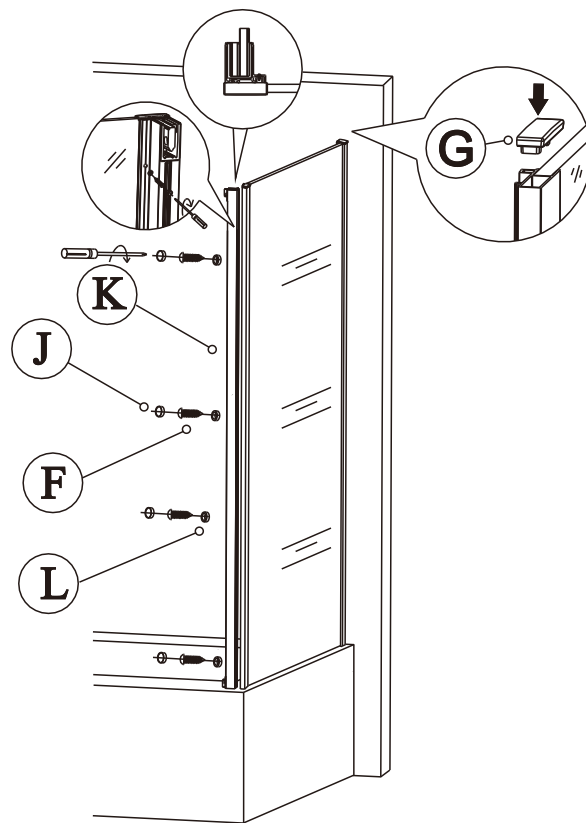

### Assembled with the front door

8

Polysan s.r.o.  
Nesměřice 52  
285 22 Zruč nad Sázavou  
Czech Republic  
[www.polysan.cz](http://www.polysan.cz)

EN 14428

Glass shower enclosure  
cleaning efficiency: conforming  
impact resistance: conforming  
operating life: conforming