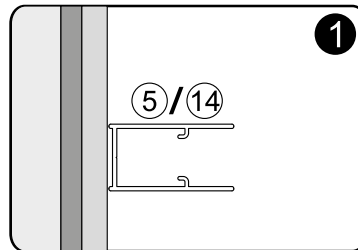

Ø 6mm

A₀₁

SIZE	X,mm
1000X1900	970~1010
1100X1900	1070~1110
1200X1900	1170~1210
1300X1900	1270~1310
1400X1900	1370~1410

A₀₂

A 03

A 04

A 05

A 06

A 07

A 08

A 09

A 10

For right opening.

**Exchange
top and
bottom
rollers.**