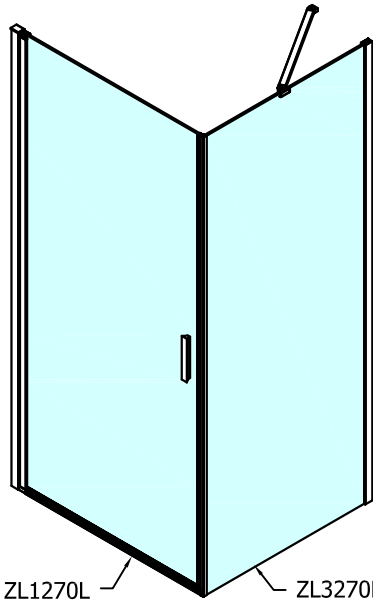

T

X1

U

X1

	X	Y
ZL1270	615mm	670~700mm
ZL1280	715mm	770~800mm
ZL1290	815mm	870~900mm

Kreslil vs	Kontroloval	Schwälli	Datum	Datum	
		ZOOM LINE			
		ZL12xx	Vydání	1 / 1	1 / 1

ZL1270L
ZL1280L
ZL1290L
ZL1210L

ZL3270L
ZL3280L
ZL3290L
ZL3210L

ZL3270R
ZL3280R
ZL3290R
ZL3210R

ZL1270R
ZL1280R
ZL1290R
ZL1210R

CODE	A	B
ZL1270	670-690	≈615
ZL1280	770-790	≈715
ZL1290	870-890	≈815
ZL1210	970-990	≈915

CODE	C
ZL3270	670-690
ZL3280	770-790
ZL3290	870-890
ZL3210	970-990