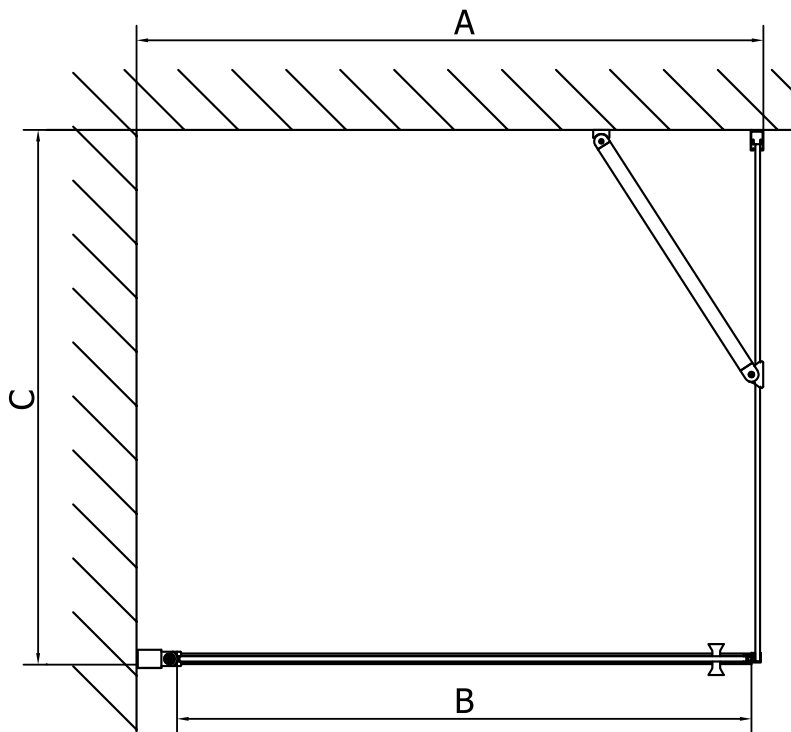

CODE	A	B
ZL1270	670-690	≈615
ZL1280	770-790	≈715
ZL1290	870-890	≈815
ZL1210	970-990	≈915

CODE	C
ZL3270	670-690
ZL3280	770-790
ZL3290	870-890
ZL3210	970-990