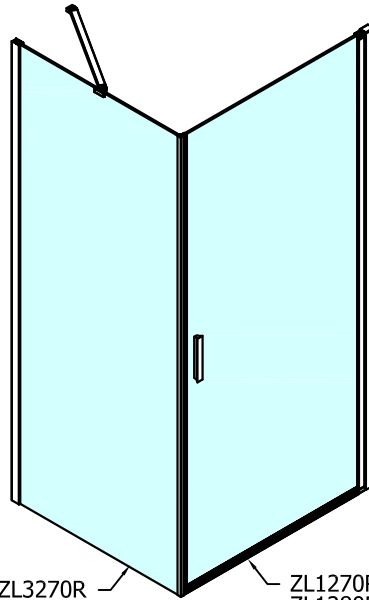

T

X1

U

X1

	X	Y
ZL1270	615mm	670~700mm
ZL1280	715mm	770~800mm
ZL1290	815mm	870~900mm

Kreslil vs	Kontroloval	Schwälli	Datum	Datum	
		ZOOM LINE			
		ZL12xx	Vydání	1 / 1	1 / 1

ZL1270L
ZL1280L
ZL1290L
ZL1210L

ZL3270L
ZL3280L
ZL3290L
ZL3210L

ZL3270R
ZL3280R
ZL3290R
ZL3210R

ZL1270R
ZL1280R
ZL1290R
ZL1210R

CODE	A	B
ZL1270	670-690	≈615
ZL1280	770-790	≈715
ZL1290	870-890	≈815
ZL1210	970-990	≈915

CODE	C
ZL3270	670-690
ZL3280	770-790
ZL3290	870-890
ZL3210	970-990