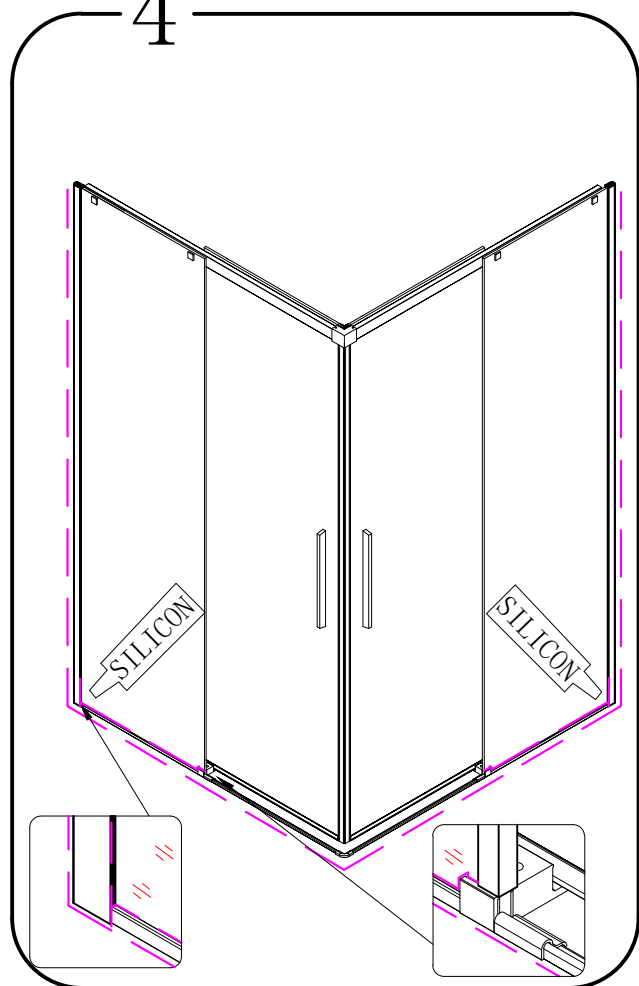

4

CE

Polysan s.r.o.
Nesměřice 52
285 22 Zruč nad Sázavou
Czech Republic
www.polysan.cz

EN 14428

Glass shower enclosure
cleaning efficiency: conforming
impact resistance: conforming
operating life: conforming

Skleněné sprchové zástěny
schopnost čištění: vyhovuje
odolnost proti nárazu: vyhovuje
životnost: vyhovuje