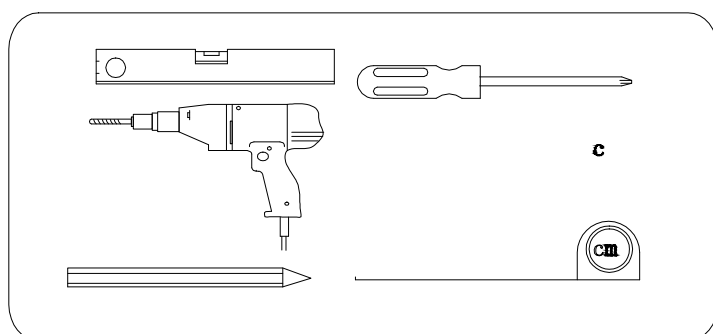

ALTIS

AL1580C AL1582B

AL1590C AL1592B

AL1510C AL1512B

polysan

Polysan s.r.o.
Nesměřice 52
285 22 Zruč nad Sázavou
Czech Republic
www.polysan.cz