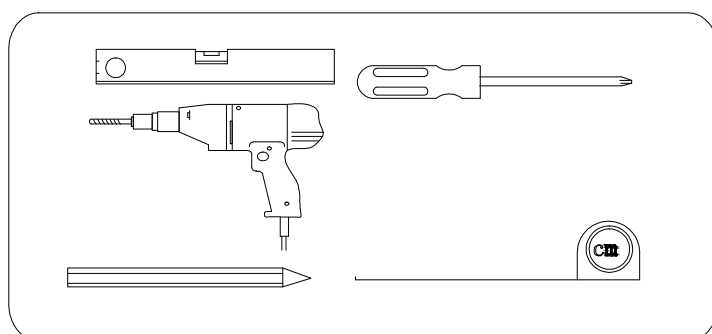

ROLLS

RL1115 RL1215

RL1315 RL1415

RL1515 RL1615

polysan

Polysan s.r.o.
Nesměřice 52
285 22 Zruč nad Sázavou
Czech Republic
www.polysan.cz