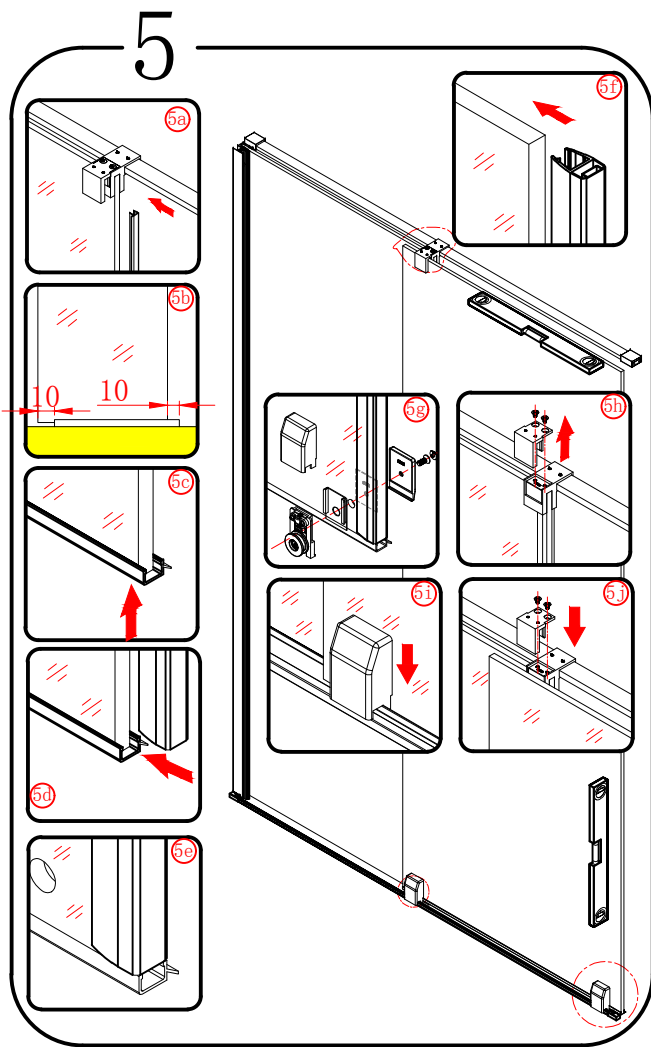

# CE

Polysan s.r.o.  
 Nesměřice 52  
 285 22 Zruč nad Sázavou  
 Czech Republic  
 www.polysan.cz

EN 14428

Glass shower enclosure  
 cleaning efficiency: conforming  
 impact resistance: conforming  
 operating life: conforming