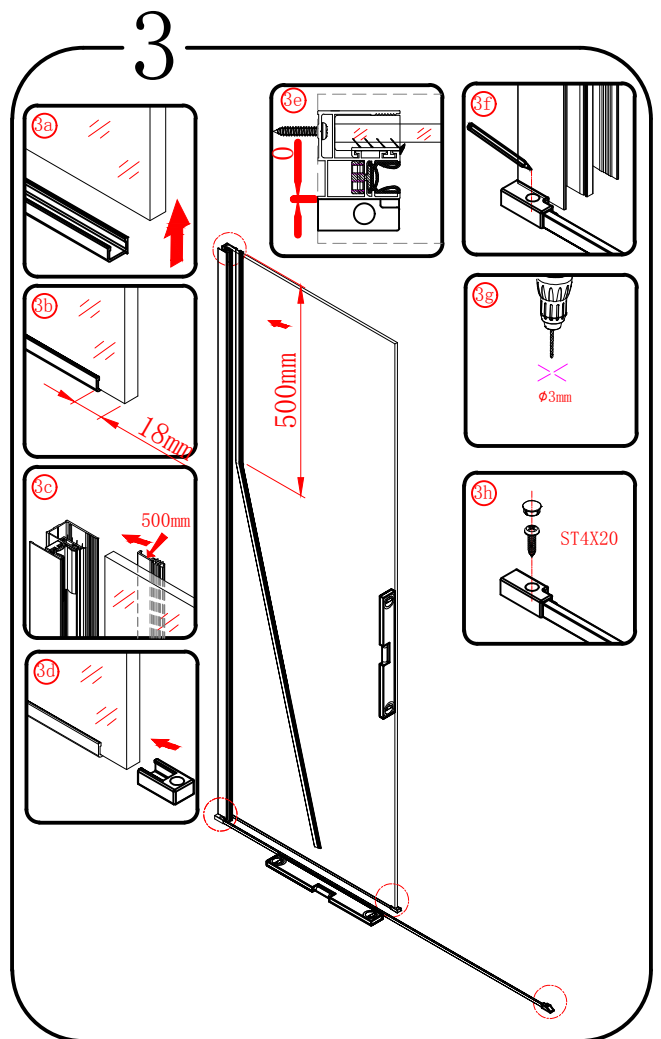

# CE

Polysan s.r.o.  
 Nesměřice 52  
 285 22 Zruč nad Sázavou  
 Czech Republic  
 www.polysan.cz

EN 14428

Glass shower enclosure  
 cleaning efficiency: conforming  
 impact resistance: conforming  
 operating life: conforming