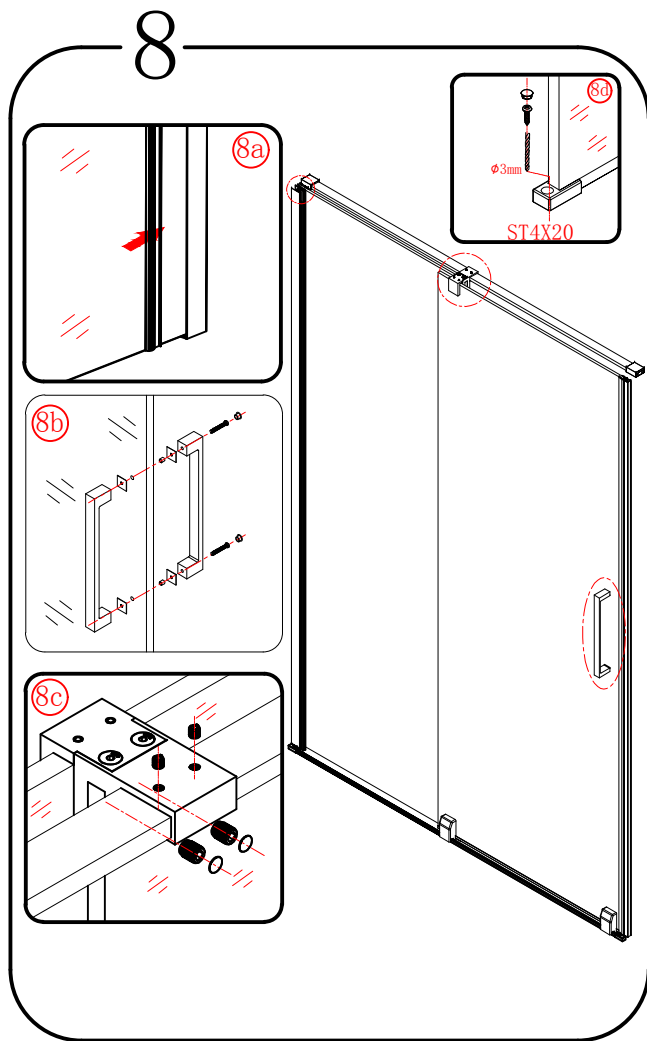

# CE

Polysan s.r.o.  
 Nesměřice 52  
 285 22 Zruč nad Sázavou  
 Czech Republic  
 www.polysan.cz

EN 14428

Glass shower enclosure  
 cleaning efficiency: conforming  
 impact resistance: conforming  
 operating life: conforming