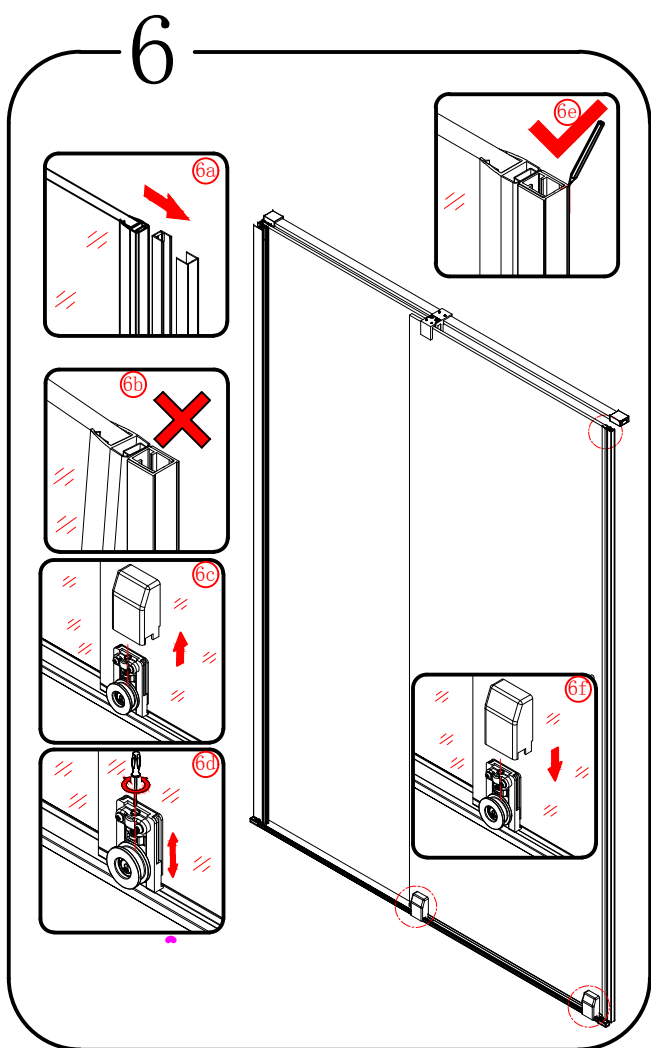

# CE

Polysan s.r.o.  
 Nesměřice 52  
 285 22 Zruč nad Sázavou  
 Czech Republic  
 www.polysan.cz

EN 14428

Glass shower enclosure  
 cleaning efficiency: conforming  
 impact resistance: conforming  
 operating life: conforming