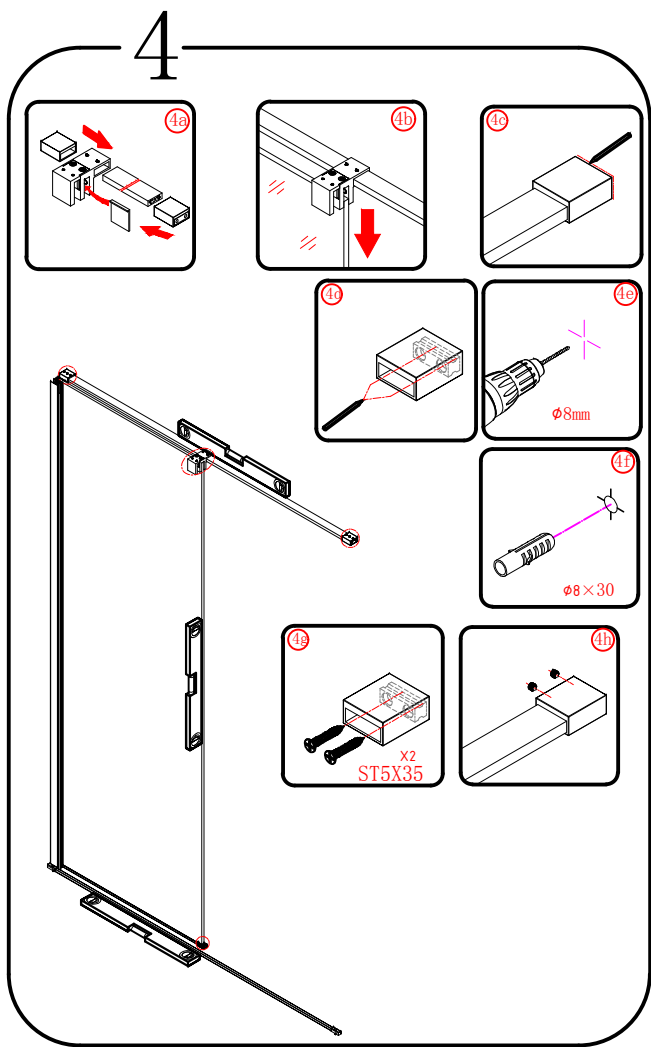

# CE

Polysan s.r.o.  
 Nesměřice 52  
 285 22 Zruč nad Sázavou  
 Czech Republic  
 www.polysan.cz

EN 14428

Glass shower enclosure  
 cleaning efficiency: conforming  
 impact resistance: conforming  
 operating life: conforming