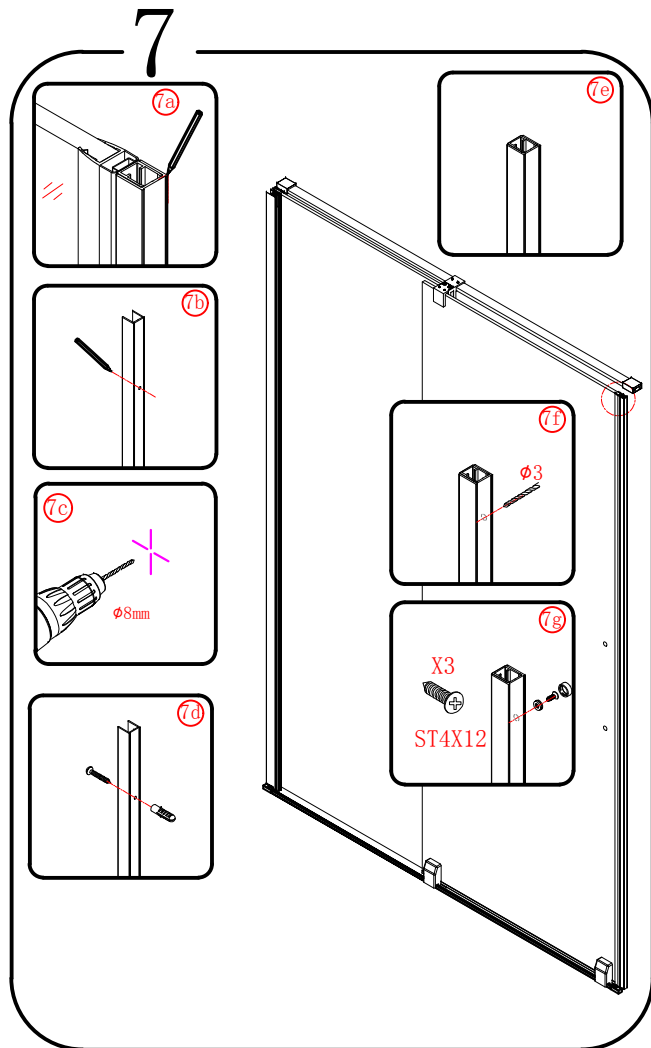

# CE

Polysan s.r.o.  
 Nesměřice 52  
 285 22 Zruč nad Sázavou  
 Czech Republic  
 www.polysan.cz

EN 14428

Glass shower enclosure  
 cleaning efficiency: conforming  
 impact resistance: conforming  
 operating life: conforming