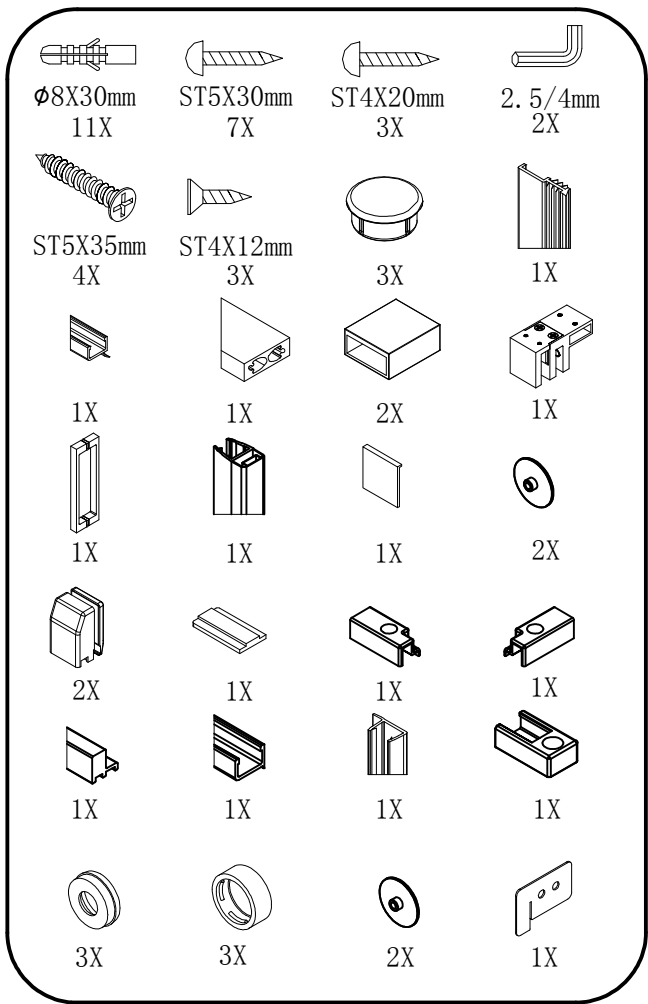

# CE

Polysan s.r.o.  
 Nesměřice 52  
 285 22 Zruč nad Sázavou  
 Czech Republic  
 www.polysan.cz

EN 14428

Glass shower enclosure  
 cleaning efficiency: conforming  
 impact resistance: conforming  
 operating life: conforming