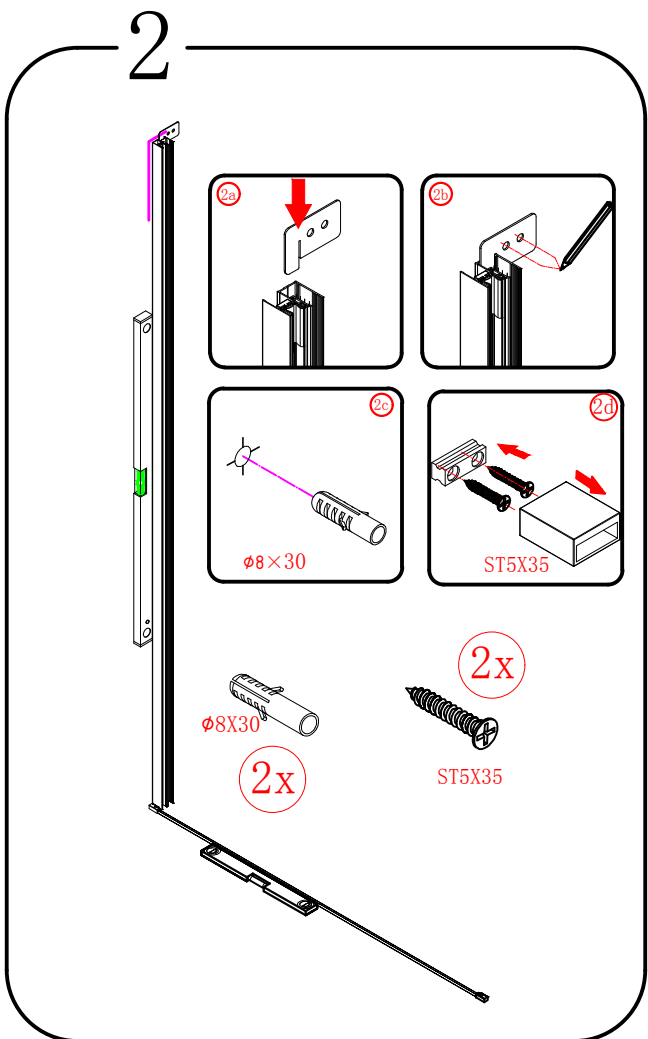

# CE

Polysan s.r.o.  
 Nesměřice 52  
 285 22 Zruč nad Sázavou  
 Czech Republic  
 www.polysan.cz

EN 14428

Glass shower enclosure  
 cleaning efficiency: conforming  
 impact resistance: conforming  
 operating life: conforming