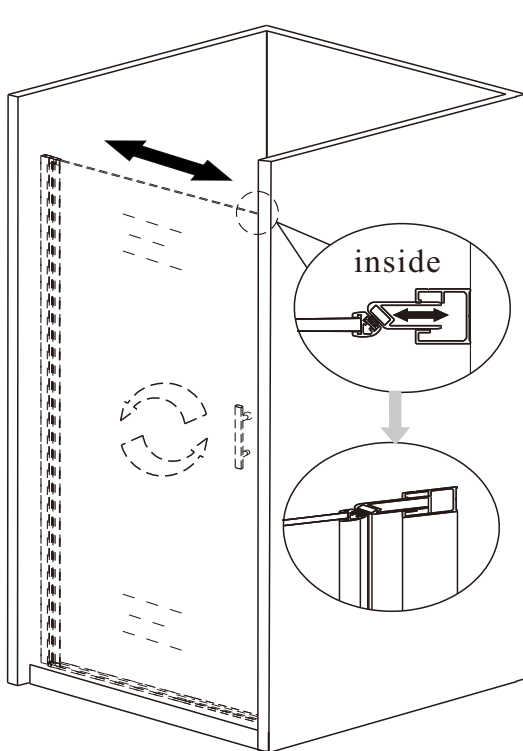

3

4

5

6

CE

Polysan s.r.o.
Nesměřice 52
285 22 Zruč nad Sázavou
Czech Republic
www.polysan.cz

EN 14428

Glass shower enclosure
cleaning efficiency: conforming
impact resistance: conforming
operating life: conforming