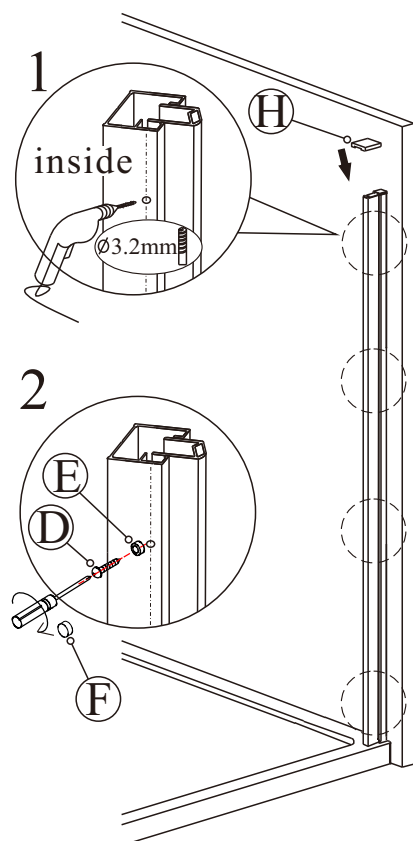

3

4

5

6

CE

Polysan s.r.o.
Nesměřice 52
285 22 Zruč nad Sázavou
Czech Republic
www.polysan.cz

EN 14428

Glass shower enclosure
cleaning efficiency: conforming
impact resistance: conforming
operating life: conforming