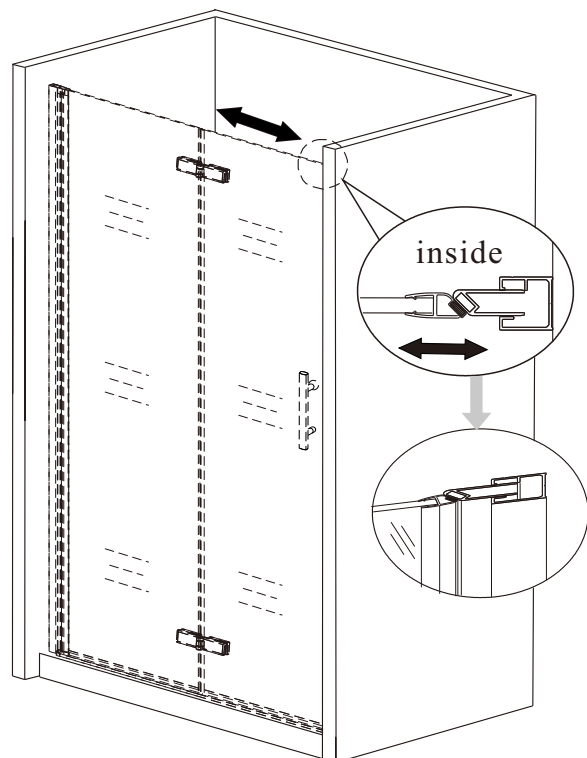

3

4

5

6

CE

Polysan s.r.o.
Nesměřice 52
285 22 Zruč nad Sázavou
Czech Republic
www.polysan.cz

EN 14428

Glass shower enclosure
cleaning efficiency: conforming
impact resistance: conforming
operating life: conforming