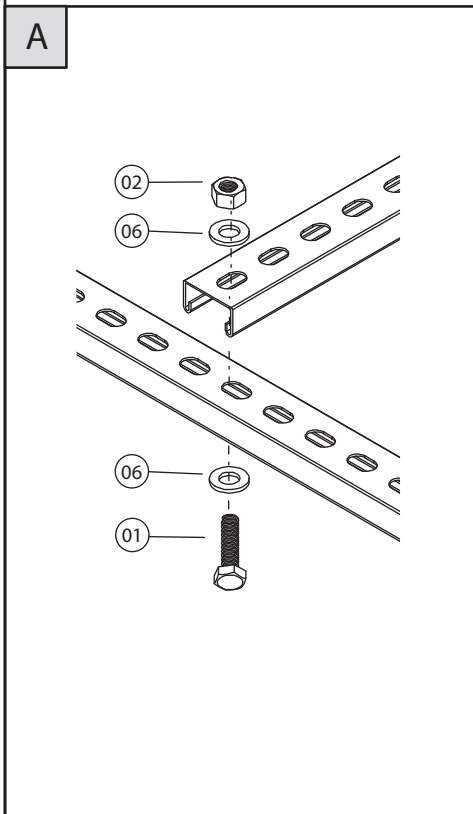

- ① 4x M12x40 
- ② 32x M12 
- ③ 4x M12 
- ④ 12x 6x20 
- ⑤ 12x M10/19 
- ⑥ 24x M12/23 
- ⑦ 4x M12/36 
- ⑧ 8x 
- ⑨ 8x 
- ⑩ 4x 
- ⑪ 8x 

- ⑫ 4x 600 
- ⑬ 4x 110 

- ⑭ 2x 
- ⑮ 2x 

- ⑯ 8x 8x40 
- ⑰ 2x M10/23 
- ⑱ 2x M10 
- ⑲ 4x 
- ⑳ 2x 
- ㉑ 2x M10 
- ㉒ 8x 4x40 

MARLENE		Steel profile length
Length	Width	X
170	80	1580
180	80	1680
190	90	1790

GLUE NOT INCLUDED

D

E