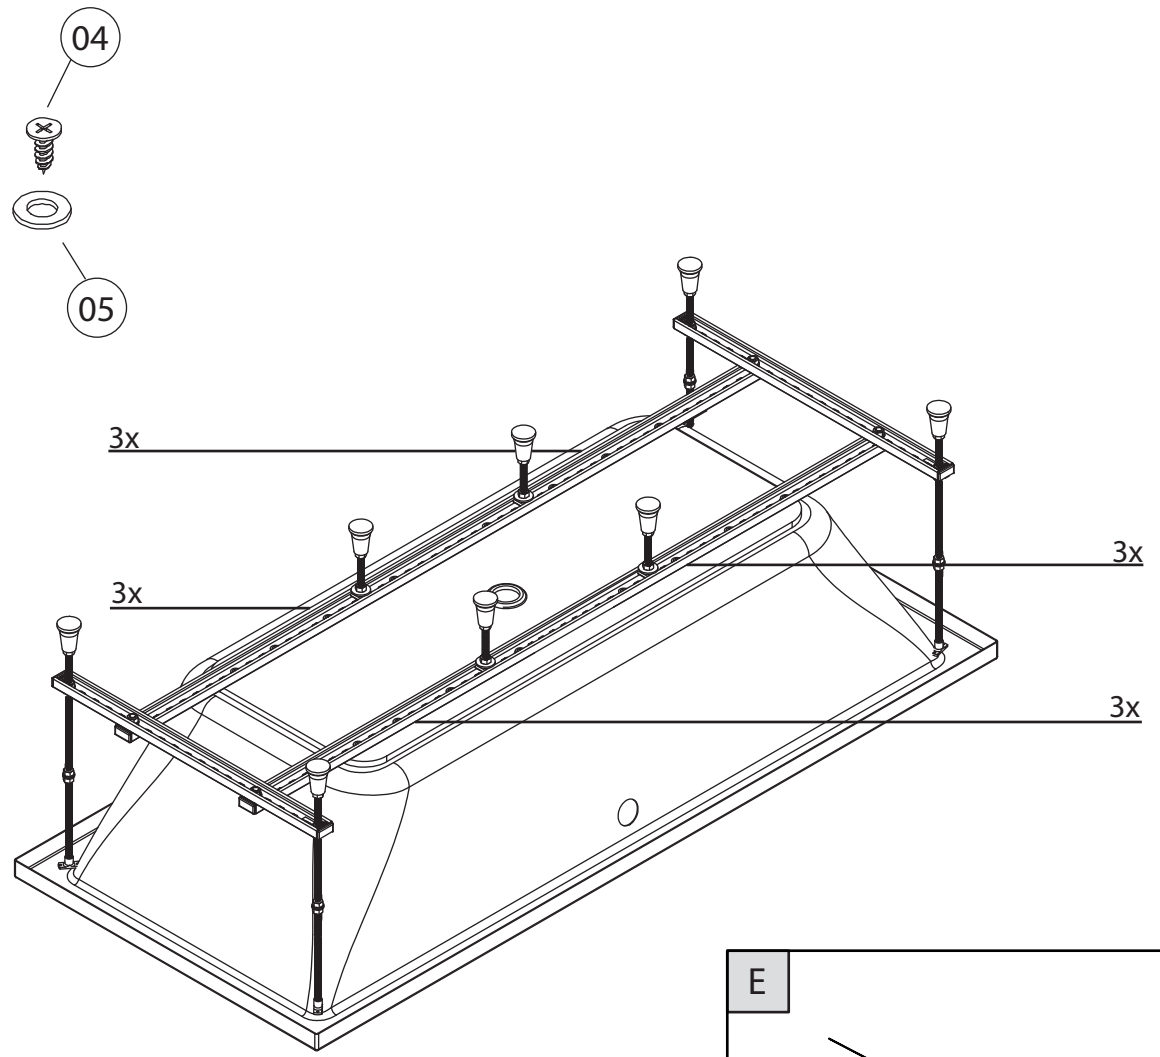

MARLENE		Steel profile length
Length	Width	X
170	80	1580
180	80	1680
190	90	1790

GLUE NOT INCLUDED

D

E