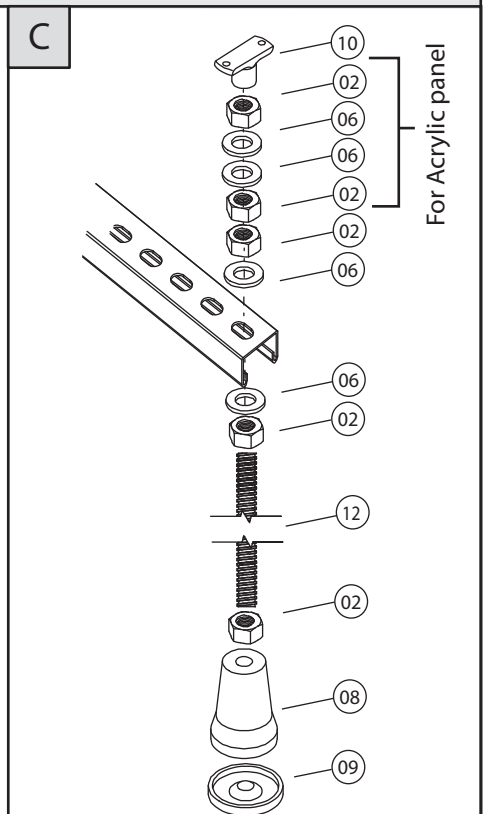

- ① 4x M12x40 
- ② 32x M12 
- ③ 4x M12 
- ④ 12x 6x20 
- ⑤ 12x M10/19 
- ⑥ 24x M12/23 
- ⑦ 4x M12/36 
- ⑧ 8x 
- ⑨ 8x 
- ⑩ 4x 
- ⑪ 8x 

- ⑫ 4x 600 
- ⑬ 4x 110 

- ⑭ 2x 
- ⑮ 2x 

- ⑯ 8x 8x40 
- ⑰ 2x M10/23 
- ⑱ 2x M10 
- ⑲ 4x 
- ⑳ 2x 
- ㉑ 2x M10 
- ㉒ 8x 4x40 

MARLENE		Steel profile length
Length	Width	X
170	80	1580
180	80	1680
190	90	1790

GLUE NOT INCLUDED

D

E