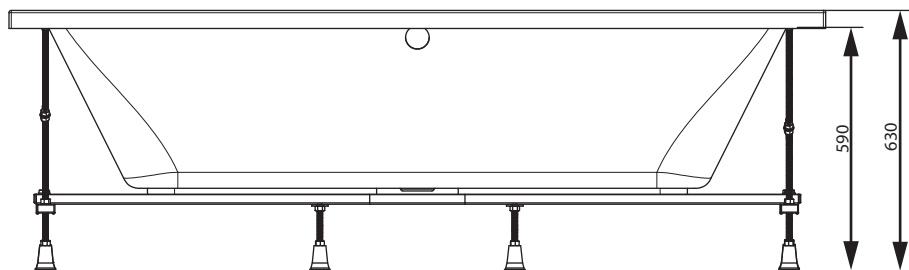

MARLENE 170-190

GB Mounting instructions
CZ Montážní návod
H Szerelési utasítás
RU Инструкция по монтажу
D/A Montageanleitung
PL Instrukcja montażu

RO Instrucțiuni de montaj
ES Manual de instrucciones
FR Notice de montage
NL Montage instructie
LT Montavimo instrukcija
SK Montážny návod