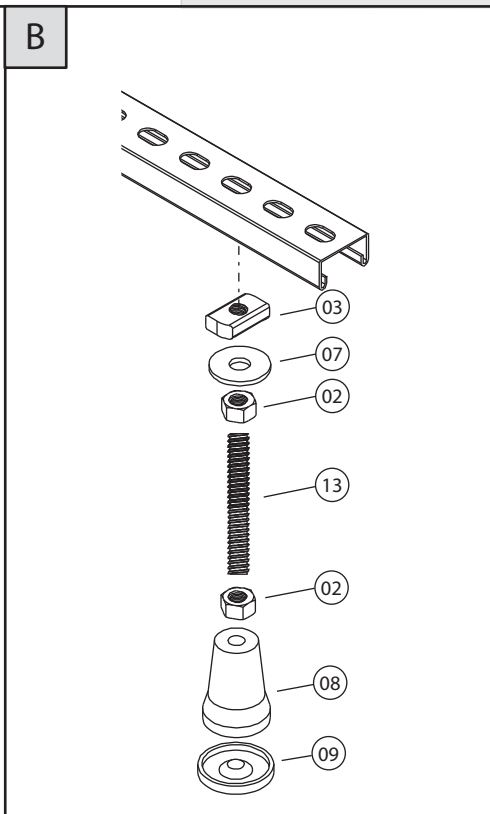

- ① 4x M12x40 
- ② 32x M12 
- ③ 4x M12 
- ④ 12x 6x20 
- ⑤ 12x M10/19 
- ⑥ 24x M12/23 
- ⑦ 4x M12/36 
- ⑧ 8x 
- ⑨ 8x 
- ⑩ 4x 
- ⑪ 8x 

- ⑫ 4x 600 
- ⑬ 4x 110 

- ⑭ 2x 
- ⑮ 2x 

- ⑯ 8x 8x40 
- ⑰ 2x M10/23 
- ⑱ 2x M10 
- ⑲ 4x 
- ⑳ 2x 
- ㉑ 2x M10 
- ㉒ 8x 4x40 

MARLENE		Steel profile length
Length	Width	X
170	80	1580
180	80	1680
190	90	1790

GLUE NOT INCLUDED

D

E