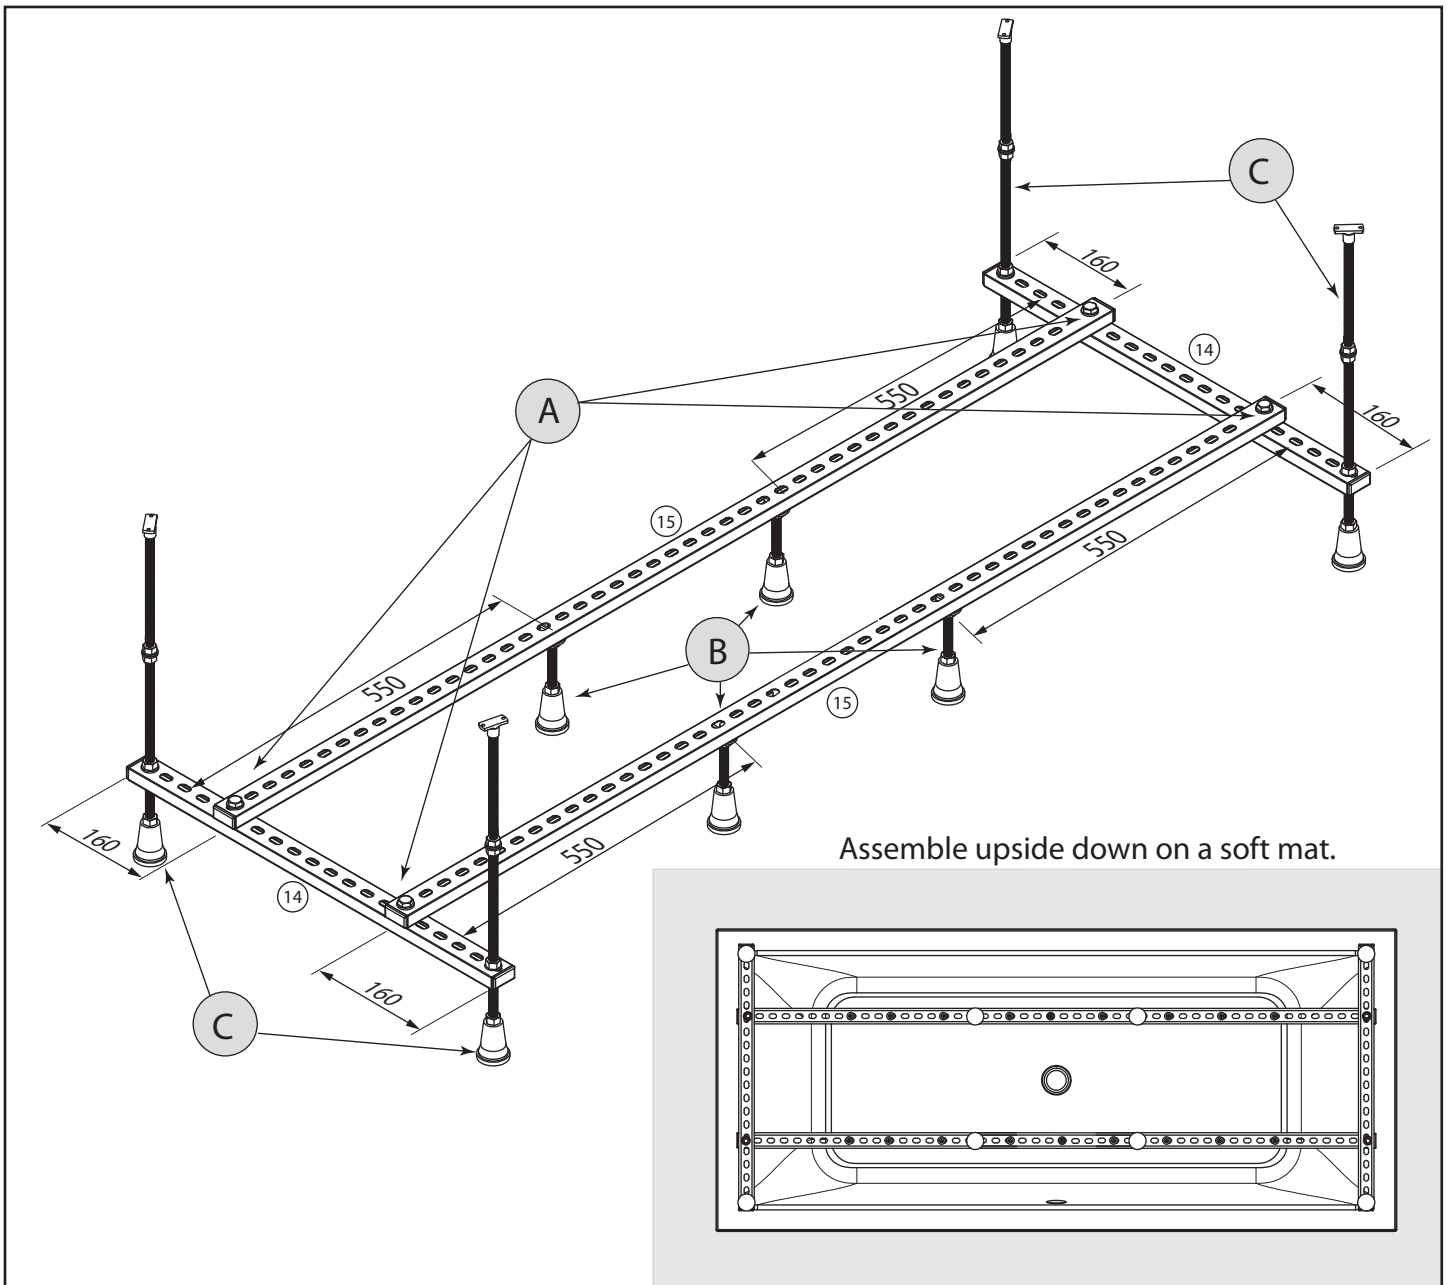

- ① 4x M12x40 
- ② 32x M12 
- ③ 4x M12 
- ④ 12x 6x20 
- ⑤ 12x M10/19 
- ⑥ 24x M12/23 
- ⑦ 4x M12/36 
- ⑧ 8x 
- ⑨ 8x 
- ⑩ 4x 
- ⑪ 8x 

- ⑫ 4x 600 
- ⑬ 4x 110 

- ⑭ 2x 
- ⑮ 2x 

- ⑯ 8x 8x40 
- ⑰ 2x M10/23 
- ⑱ 2x M10 
- ⑲ 4x 
- ⑳ 2x 
- ㉑ 2x M10 
- ㉒ 8x 4x40 

MARLENE		Steel profile length
Length	Width	X
170	80	1580
180	80	1680
190	90	1790

GLUE NOT INCLUDED

D

E