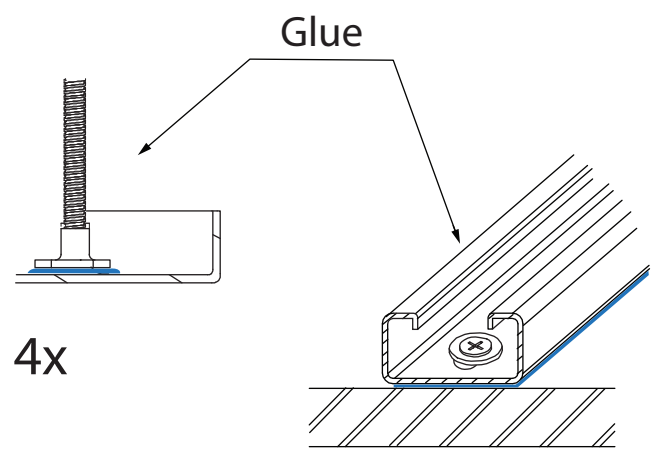

- ① 4x M12x40 
- ② 32x M12 
- ③ 4x M12 
- ④ 12x 6x20 
- ⑤ 12x M10/19 
- ⑥ 24x M12/23 
- ⑦ 4x M12/36 
- ⑧ 8x 
- ⑨ 8x 
- ⑩ 4x 
- ⑪ 8x 

- ⑫ 4x 600 
- ⑬ 4x 110 

- ⑭ 2x 
- ⑮ 2x 

- ⑯ 8x 8x40 
- ⑰ 2x M10/23 
- ⑱ 2x M10 
- ⑲ 4x 
- ⑳ 2x 
- ㉑ 2x M10 
- ㉒ 8x 4x40 

MARLENE		Steel profile length
Length	Width	X
170	80	1580
180	80	1680
190	90	1790

GLUE NOT INCLUDED

D

E