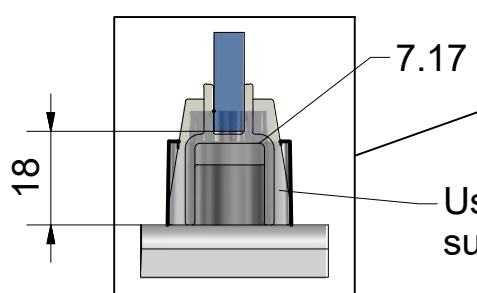

Next step in instructions is for left installation
(for right installation - proceed in a mirror image)

LEFT Installation

RIGHT Installation

Upper cam smooth

Lower cam with protrusions

Protective layer ROTH ETC always in the shower area (designed for contact with water)

INSIDE

Remove the ZAMAK for door assembly

OUTSIDE INSIDE

Use for protect and support door glass

Use for protect and support door glass

R 6x

A=B

S 6x