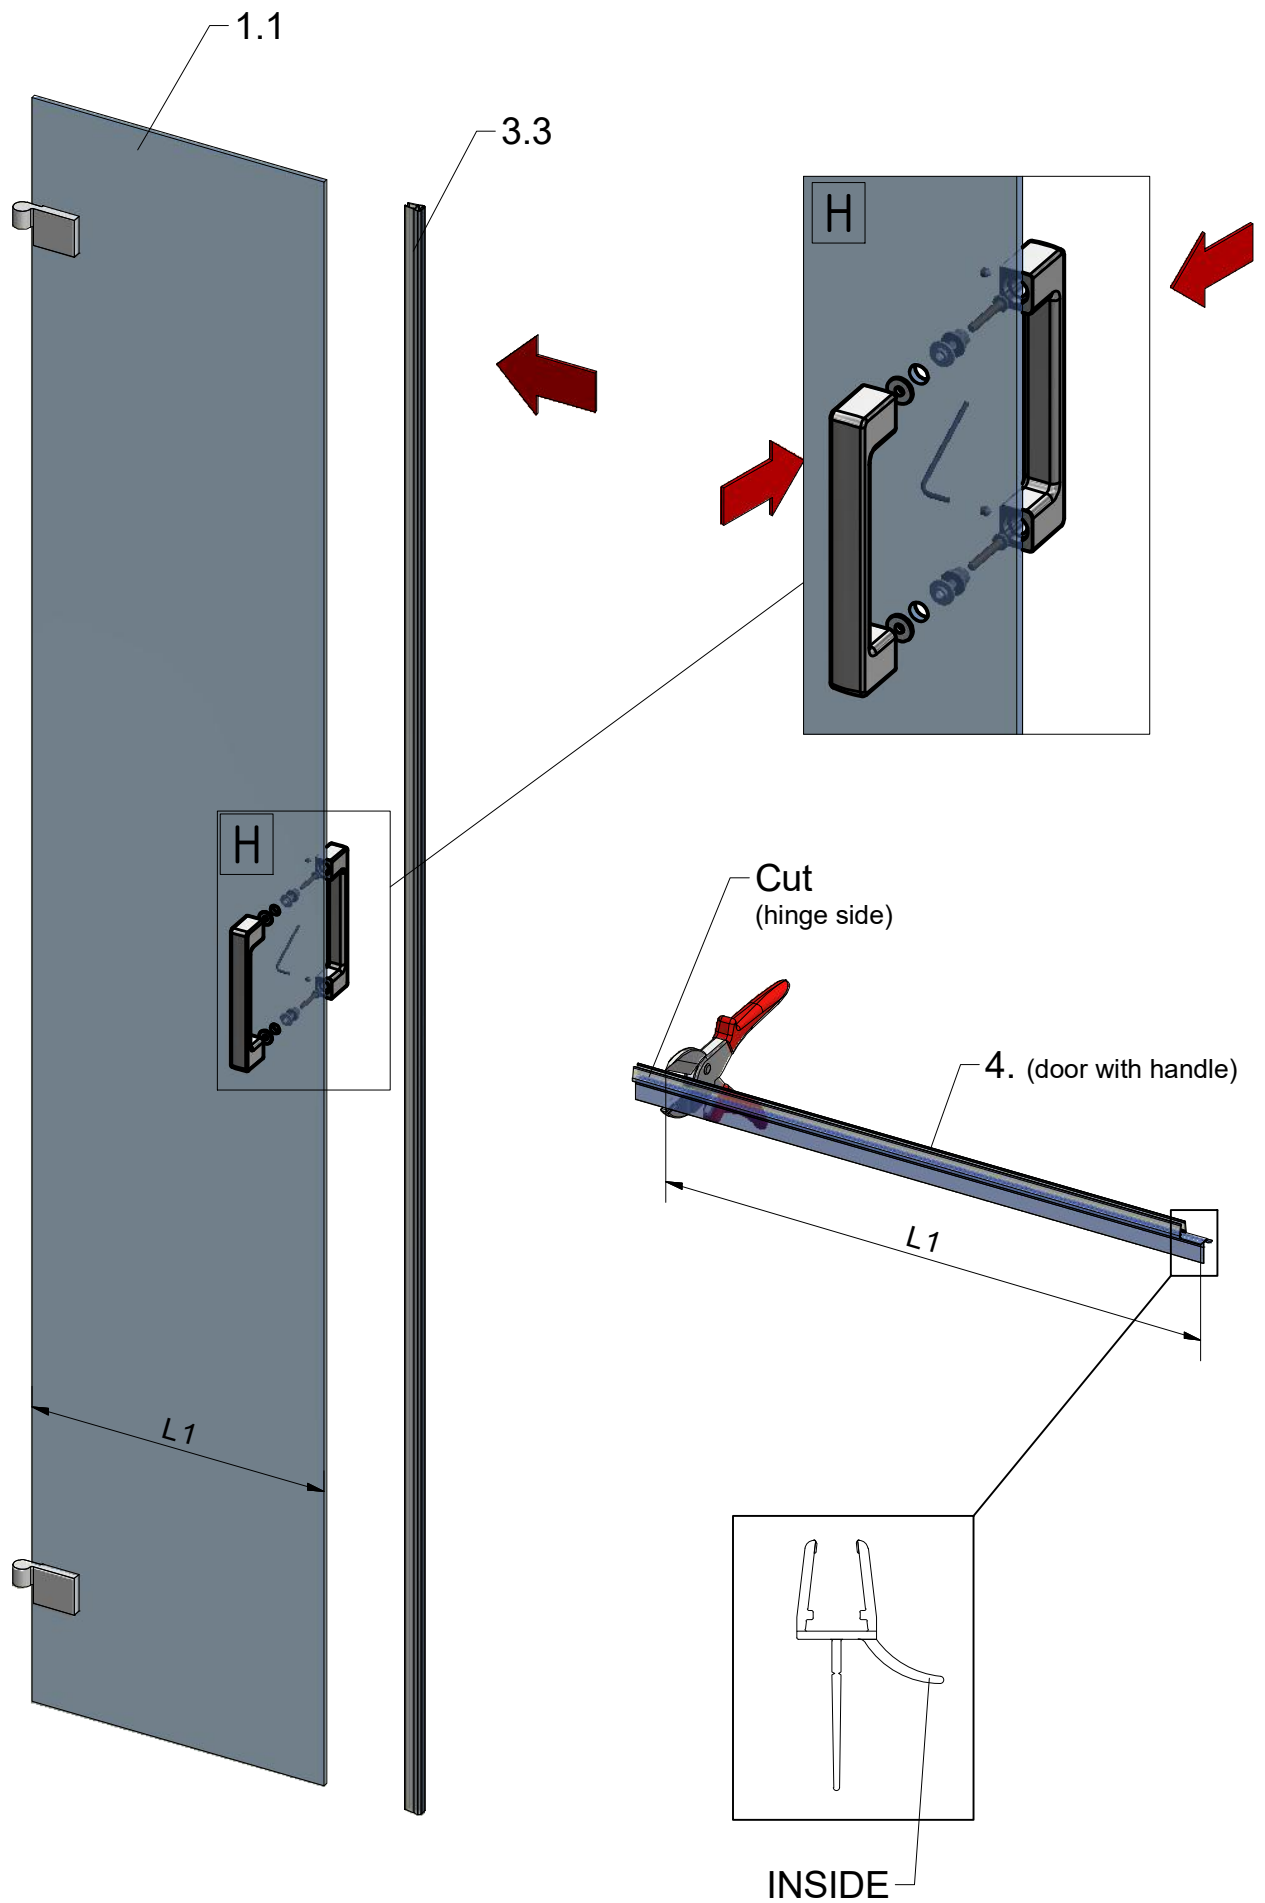

Next step in instructions is for left installation
(for right installation - proceed in a mirror image)

LEFT Installation

RIGHT Installation

Upper cam smooth

Lower cam with protrusions

Protective layer ROTH ETC always in the shower area (designed for contact with water)

INSIDE

Remove the ZAMAK for door assembly

OUTSIDE INSIDE

Use for protect and support door glass

Use for protect and support door glass

R 6x

A=B

S 6x