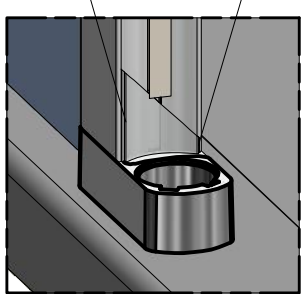

Next step in instructions is for left installation
(for right installation - proceed in a mirror image)

LEFT Installation

RIGHT Installation

Upper cam smooth

Lower cam with protrusions

Protective layer ROTH ETC always in the shower area (designed for contact with water)

INSIDE

Remove the ZAMAK for door assembly

OUTSIDE INSIDE

Use for protect and support door glass

Use for protect and support door glass

R 6x

A=B

S 6x