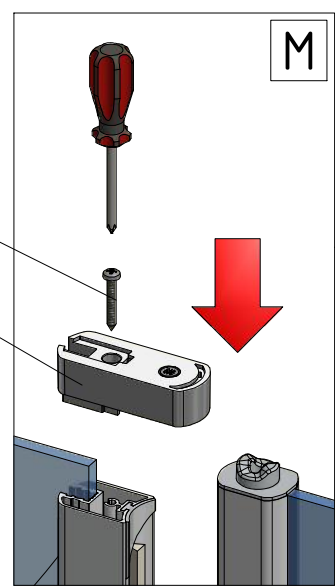

Next step in instructions is for left installation
(for right installation - proceed in a mirror image)

LEFT Installation

RIGHT Installation

Upper cam smooth

Lower cam with protrusions

Protective layer ROTH ETC always in the shower area (designed for contact with water)

INSIDE

Remove the ZAMAK for door assembly

OUTSIDE INSIDE

Use for protect and support door glass

Use for protect and support door glass

R 6x

A=B

S 6x