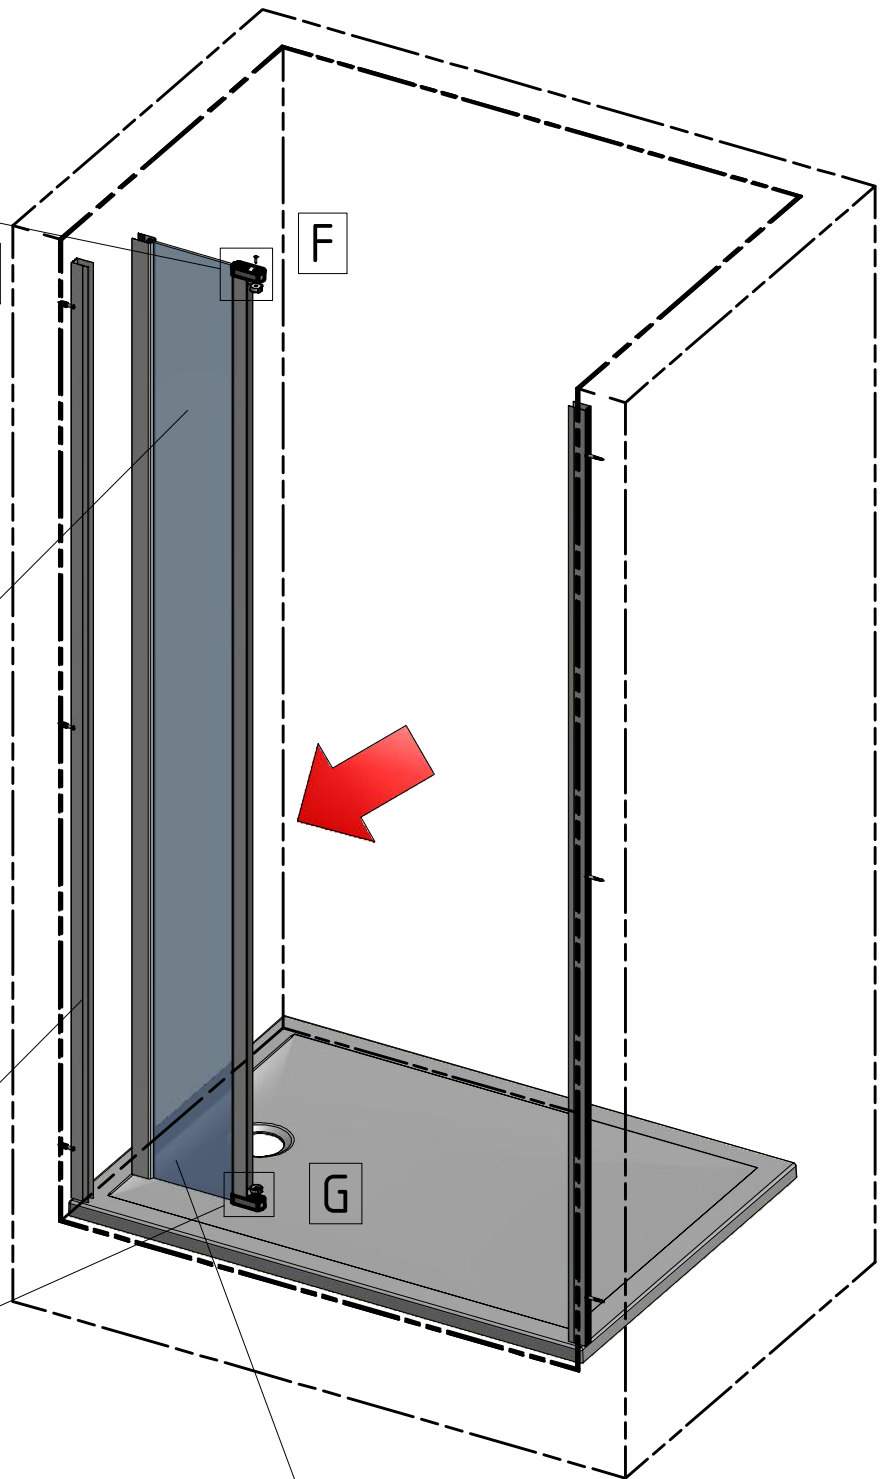

Next step in instructions is for left installation
(for right installation - proceed in a mirror image)

LEFT Installation

RIGHT Installation

Upper cam smooth

Lower cam with protrusions

Protective layer ROTH ETC always in the shower area (designed for contact with water)

INSIDE

Remove the ZAMAK for door assembly

OUTSIDE INSIDE

Use for protect and support door glass

Use for protect and support door glass

R 6x

A=B

S 6x