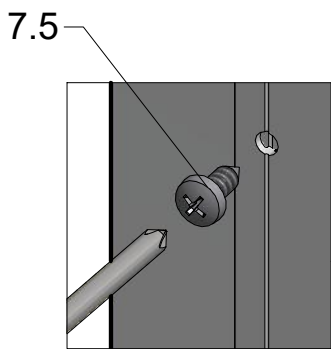

Next step in instructions is for left installation
(for right installation - proceed in a mirror image)

LEFT Installation

RIGHT Installation

Upper cam smooth

Lower cam with protrusions

Protective layer ROTH ETC always in the shower area (designed for contact with water)

INSIDE

Remove the ZAMAK for door assembly

OUTSIDE INSIDE

Use for protect and support door glass

Use for protect and support door glass

R 6x

A=B

S 6x