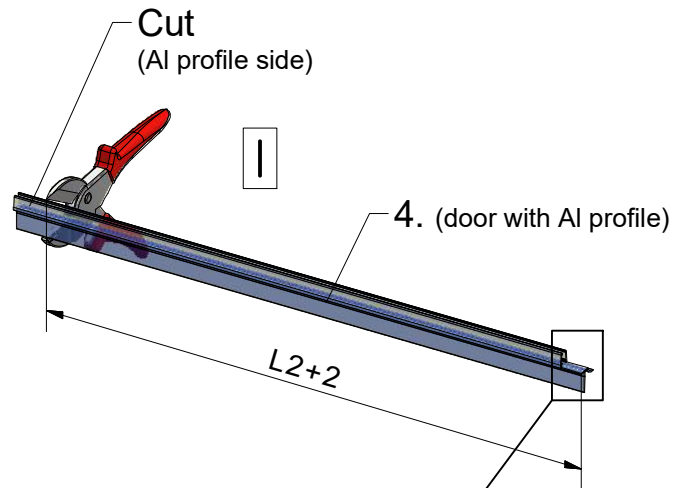

CI RFL/CI RFR				
TYPE	Y (mm)	C1 (mm)	C2 (mm)	S (mm)
1100	1060-1110	370	372	275-300
1200	1160-1210	420	422	275-300
1220	1190-1240	435	437	275-300
1400	1360-1410	420	422	475-500
1600	1560-1610	520	522	475-500

Next step in instructions is for left installation
(for right installation - proceed in a mirror image)

LEFT Installation

RIGHT Installation

Upper cam smooth

Lower cam with protrusions

Protective layer ROTH ETC always in the shower area (designed for contact with water)

INSIDE

Remove the ZAMAK for door assembly

OUTSIDE INSIDE

Use for protect and support door glass

Use for protect and support door glass

R 6x

A=B

S 6x