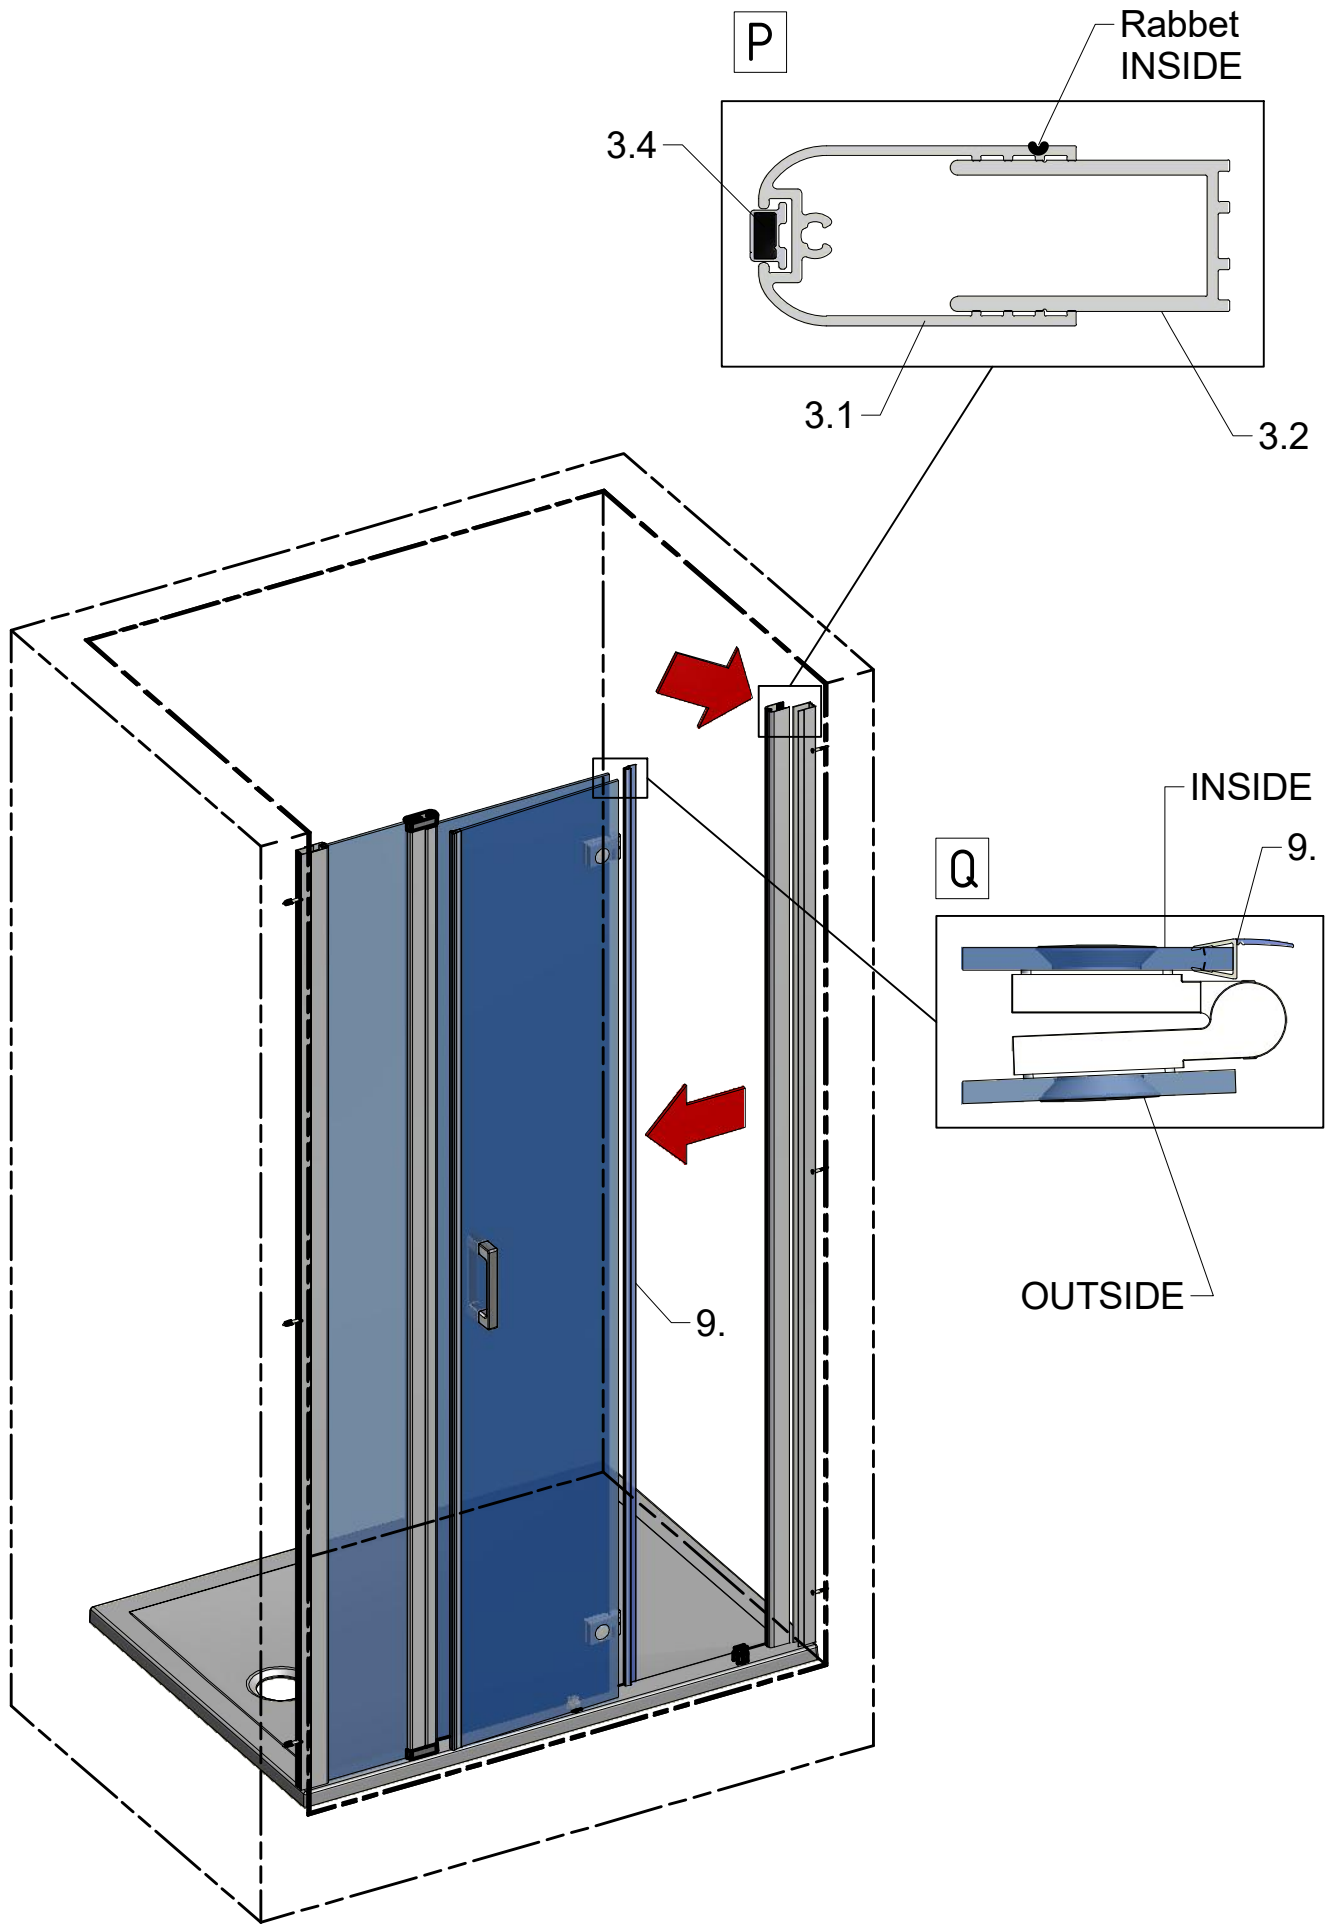

Next step in instructions is for left installation
(for right installation - proceed in a mirror image)

LEFT Installation

RIGHT Installation

Upper cam smooth

Lower cam with protrusions

Protective layer ROTH ETC always in the shower area (designed for contact with water)

INSIDE

Remove the ZAMAK for door assembly

OUTSIDE INSIDE

Use for protect and support door glass

Use for protect and support door glass

R 6x

A=B

S 6x