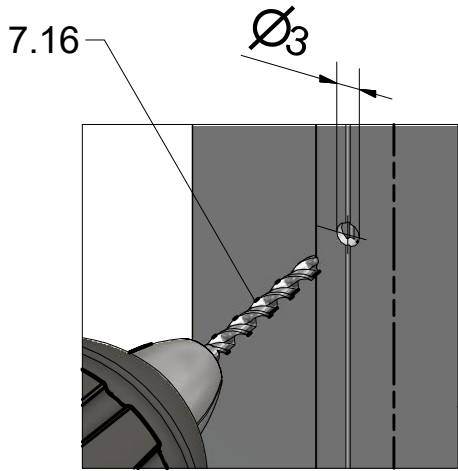

Next step in instructions is for left installation
(for right installation - proceed in a mirror image)

LEFT Installation

RIGHT Installation

Upper cam smooth

Lower cam with protrusions

Protective layer ROTH ETC always in the shower area (designed for contact with water)

INSIDE

Remove the ZAMAK for door assembly

OUTSIDE INSIDE

Use for protect and support door glass

Use for protect and support door glass

R 6x

A=B

S 6x

T 6x

7.17
Remove after
tightening the screws

8.4

U1

Drill

U2

U1-U5

8.1