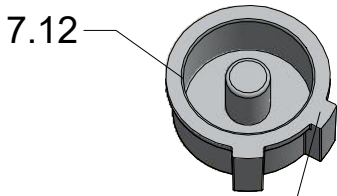

Upper cam smooth

Lower cam with protrusions