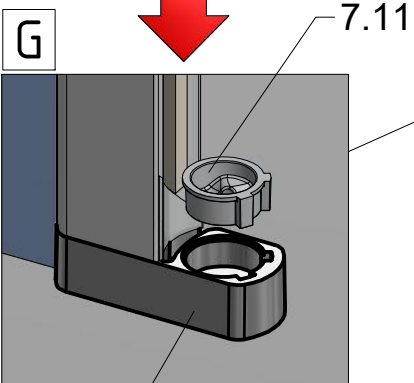

Next step in instructions is for left installation
(for right installation - proceed in a mirror image)

LEFT Installation

RIGHT Installation

Upper cam smooth

Lower cam with protrusions

Protective layer ROTH ETC always in the shower area (designed for contact with water)

INSIDE

Remove the ZAMAK for door assembly

OUTSIDE INSIDE

Use for protect and support door glass

Use for protect and support door glass

R 6x

A=B

S 6x