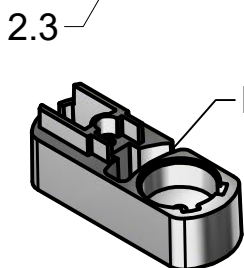

Next step in instructions is for left installation
(for right installation - proceed in a mirror image)

LEFT Installation

RIGHT Installation

Upper cam smooth

Lower cam with protrusions

Protective layer ROTH ETC always in the shower area (designed for contact with water)

INSIDE

Remove the ZAMAK for door assembly

OUTSIDE INSIDE

Use for protect and support door glass

Use for protect and support door glass

R 6x

A=B

S 6x