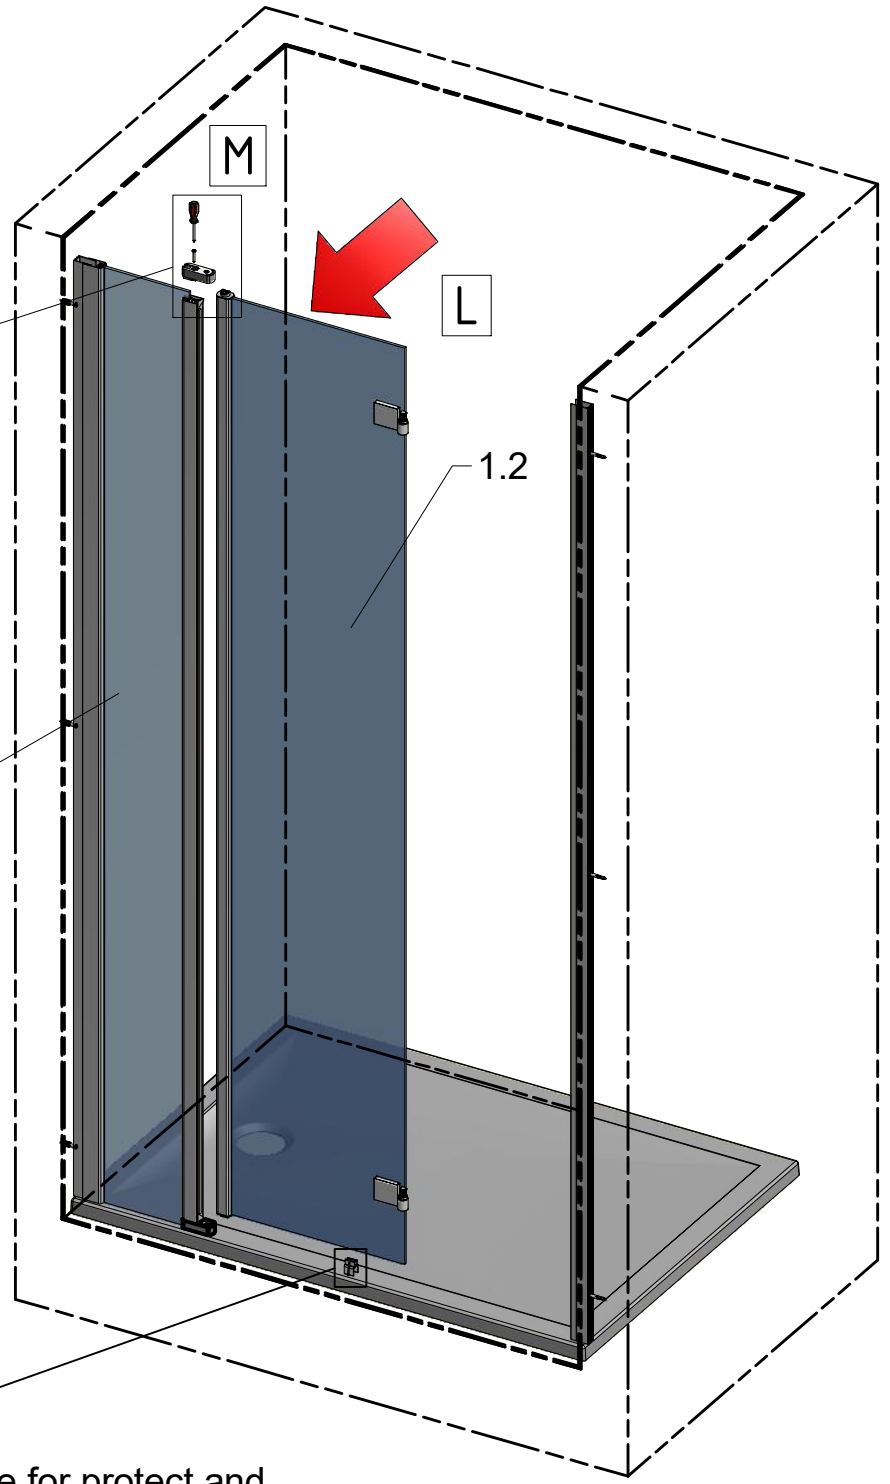

Next step in instructions is for left installation
(for right installation - proceed in a mirror image)

LEFT Installation

RIGHT Installation

Upper cam smooth

Lower cam with protrusions

Protective layer ROTH ETC always in the shower area (designed for contact with water)

INSIDE

Remove the ZAMAK for door assembly

OUTSIDE INSIDE

Use for protect and support door glass

Use for protect and support door glass

R 6x

A=B

S 6x