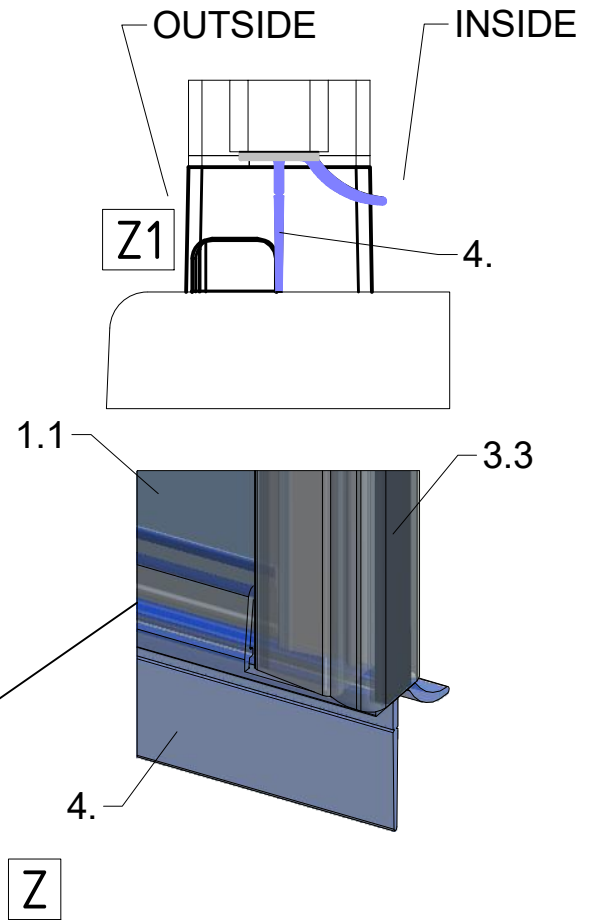

8.

4. (door with Al profile)

4. (door with handle)

Mounting without threshold bar

Mounting with threshold bar

Mounting with threshold bar
Tear off the sealing flag

SILICONE

SILICONE

SILICONE
MIN 100mm

SILICONE
MIN 100mm

Roth Energy and Sanitary Systems

Generation

- Solar systems <
- Heat pump systems <

Storage

- Storage systems for Domestic & heating water <
- Combustibles and biofuels <
- Rainwater and waste water <