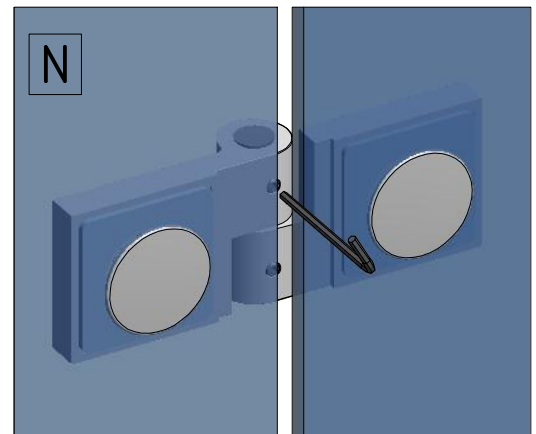

Next step in instructions is for left installation
(for right installation - proceed in a mirror image)

LEFT Installation

RIGHT Installation

Upper cam smooth

Lower cam with protrusions

Protective layer ROTH ETC always in the shower area (designed for contact with water)

INSIDE

Remove the ZAMAK for door assembly

OUTSIDE INSIDE

Use for protect and support door glass

Use for protect and support door glass

R 6x

A=B

S 6x