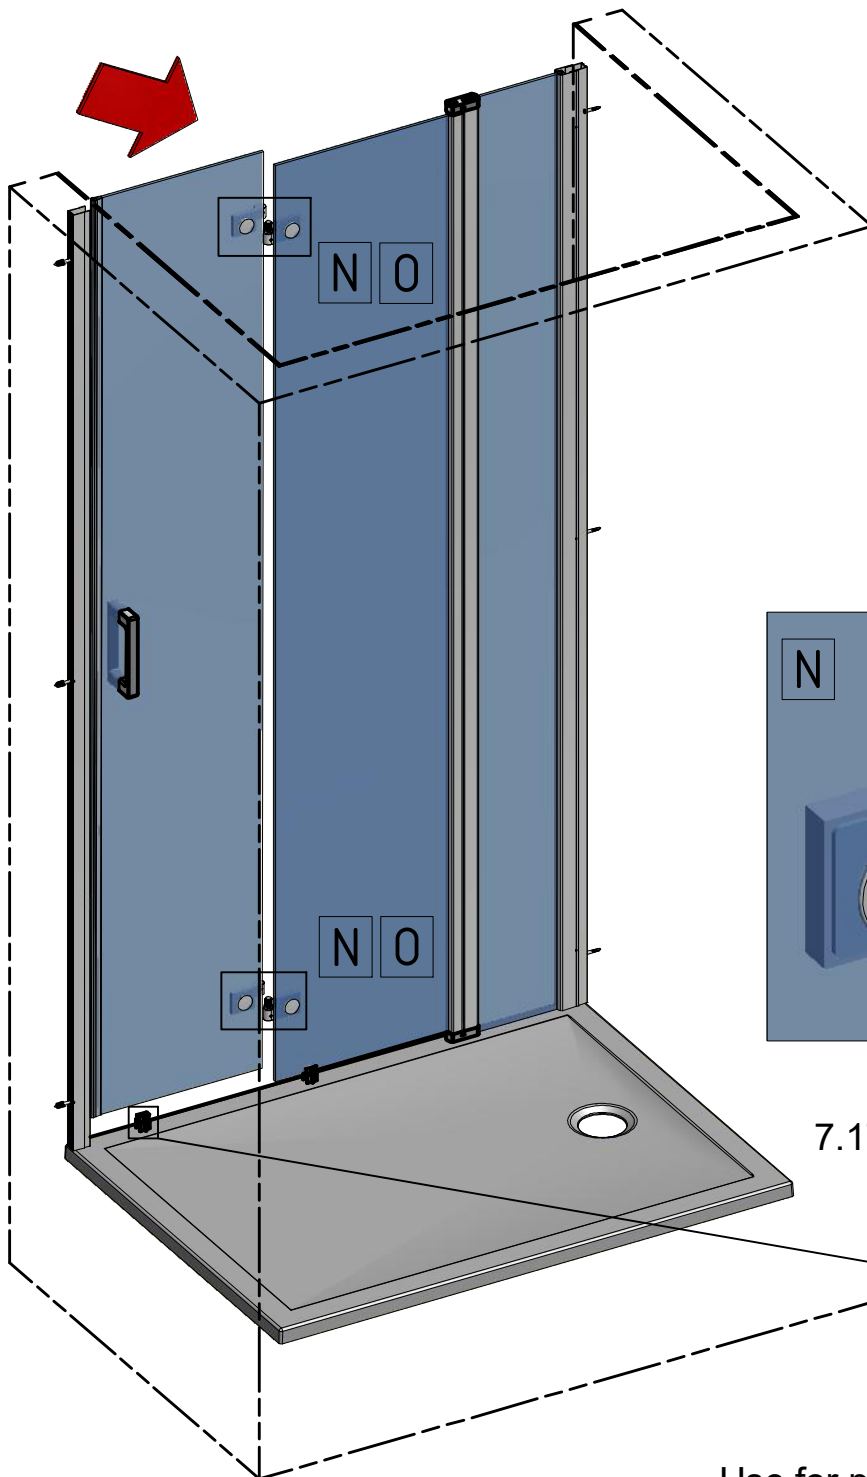

Next step in instructions is for left installation
(for right installation - proceed in a mirror image)

LEFT Installation

RIGHT Installation

Upper cam smooth

Lower cam with protrusions

Protective layer ROTH ETC always in the shower area (designed for contact with water)

INSIDE

Remove the ZAMAK for door assembly

OUTSIDE INSIDE

Use for protect and support door glass

Use for protect and support door glass

R 6x

A=B

S 6x