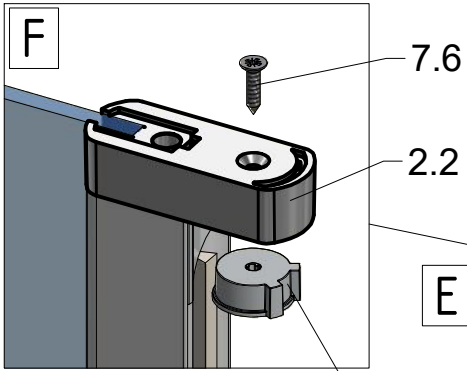

CI RFL/CI RFR				
TYPE	Y (mm)	C1 (mm)	C2 (mm)	S (mm)
1100	1060-1110	370	372	275-300
1200	1160-1210	420	422	275-300
1220	1190-1240	435	437	275-300
1400	1360-1410	420	422	475-500
1600	1560-1610	520	522	475-500

Next step in instructions is for left installation
(for right installation - proceed in a mirror image)

LEFT Installation

RIGHT Installation

Upper cam smooth

Lower cam with protrusions

Protective layer ROTH ETC always in the shower area (designed for contact with water)