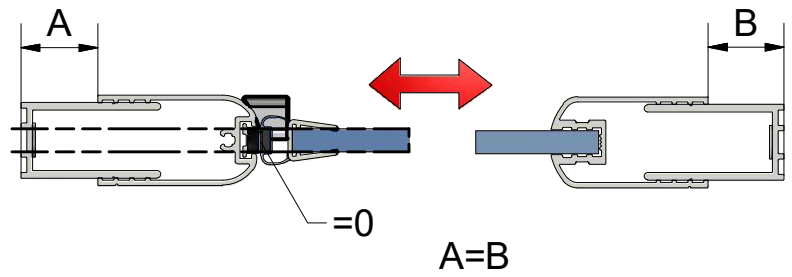

Next step in instructions is for left installation
(for right installation - proceed in a mirror image)

LEFT Installation

RIGHT Installation

Upper cam smooth

Lower cam with protrusions

Protective layer ROTH ETC always in the shower area (designed for contact with water)

INSIDE

Remove the ZAMAK for door assembly

OUTSIDE INSIDE

Use for protect and support door glass

Use for protect and support door glass

R 6x

A=B

S 6x

T 6x

7.17
Remove after
tightening the screws

8.4

U1

Drill

U2

U1-U5

8.1