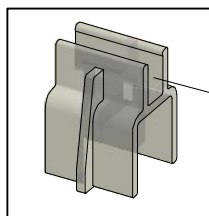

Next step in instructions is for left installation
(for right installation - proceed in a mirror image)

LEFT Installation

RIGHT Installation

Upper cam smooth

Lower cam with protrusions

Protective layer ROTH ETC always in the shower area (designed for contact with water)

INSIDE

Remove the ZAMAK for door assembly

OUTSIDE INSIDE

Use for protect and support door glass

Use for protect and support door glass

R 6x

A=B

S 6x

T 6x

7.17
Remove after
tightening the screws

8.4

U1

Drill

U2

U1-U5

8.1