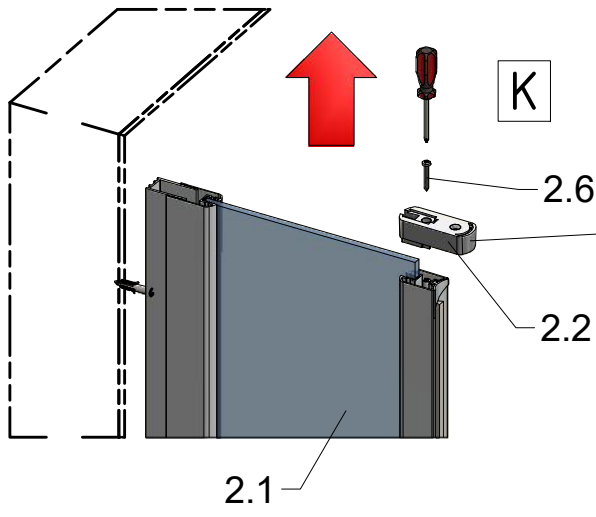

Next step in instructions is for left installation
(for right installation - proceed in a mirror image)

LEFT Installation

RIGHT Installation

Upper cam smooth

Lower cam with protrusions

Protective layer ROTH ETC always in the shower area (designed for contact with water)

INSIDE

Remove the ZAMAK for door assembly

OUTSIDE INSIDE

Use for protect and support door glass

Use for protect and support door glass

R 6x

A=B

S 6x